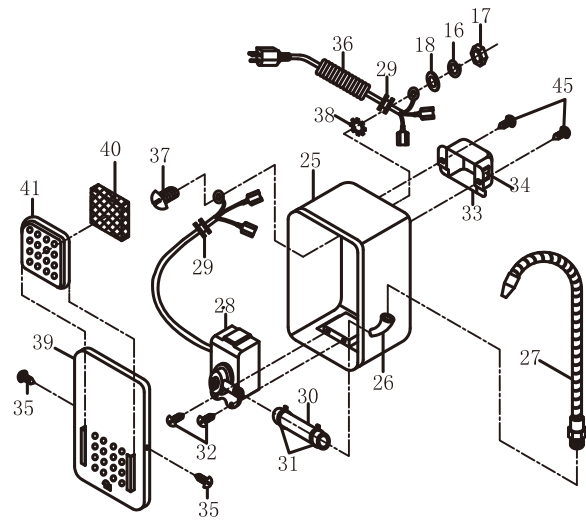

**Astro Pneumatic
Tool Company**
372 Old US Highway 52 South
Mount Airy, NC 27030

Model:
4543

Product Type:
**PARTS WASHER - ELECTRIC
- 20 GALLON CAPACITY**

Call 1.800.221.9705 for questions concerning performance of the product or other inquiries.

PARTS BREAKDOWN

Parts List

Part No.	Description	Qty
4543-01	Body	1
4543-04	Cover	1
4543-06	Safety Lever	1
4543-09	Safety Plate	1
4543-10	Pin	4
4543-11	Spring Pin	4
4543-12	Washer	2
4543-13	O-Ring	1
4543-19	Plug	1
4543-20	Shelf	1

Part No.	Description	Qty
4543-21	Leg	4
4543-22	Blot	24
4543-23	Spring Washer	24
4543-24	Nut	24
4543-42	Work Shelf	1
4543-44	Basket	1

(4543-PA) PUMP ASSEMBLY

Part No.	Description	Qty
4543-16	Spring Washer	1
4543-17	Nut	1
4543-18	Washer	1
4543-25	Pump Housing	1
4543-26	Elbow	1
4543-27	Flexible Metal Hose	1
4543-28	Pump	1
4543-29	Wire Holder	2
4543-30	Hose	1
4543-31	Hose Clamp	2
4543-32	Screw	1
4543-33	Switch Box	1
4543-34	Switch	1
4543-35	Screw	2
4543-36	Power Cord	1
4543-37	Bolt	1
4543-38	Star Washer	1
4543-39	Pump Housing Cover	1
4543-40	Screen	1
4543-41	Cover Screen	1
4543-45	Screw	2