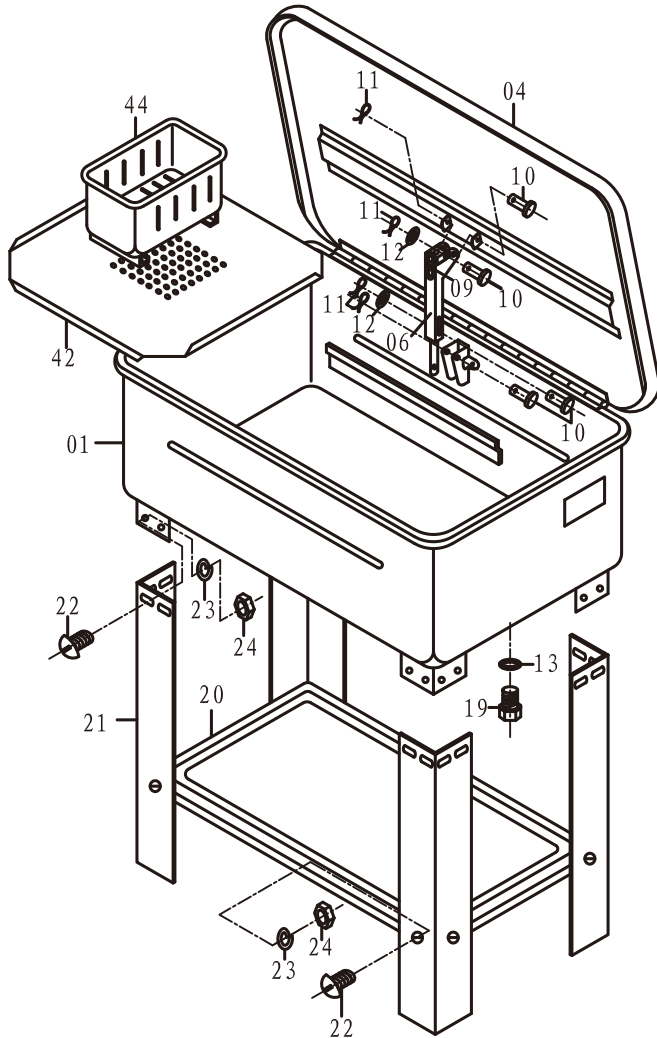

**Astro Pneumatic
Tool Company**
372 Old US Highway 52 South
Mount Airy, NC 27030

Model:
4543

Product Type:
**PARTS WASHER - ELECTRIC
- 20 GALLON CAPACITY**

Call 1.800.221.9705 for questions concerning performance of the product or other inquiries.

PARTS BREAKDOWN

Parts List

Part No.	Description	Qty
4543-01	Body	1
4543-04	Cover	1
4543-06	Safety Lever	1
4543-09	Safety Plate	1
4543-10	Pin	4
4543-11	Spring Pin	4
4543-12	Washer	2
4543-13	O-Ring	1
4543-19	Plug	1
4543-20	Shelf	1

Part No.	Description	Qty
4543-21	Leg	4
4543-22	Blot	24
4543-23	Spring Washer	24
4543-24	Nut	24
4543-42	Work Shelf	1
4543-44	Basket	1

(4543-PA) PUMP ASSEMBLY

Part No.	Description	Qty
4543-16	Spring Washer	1
4543-17	Nut	1
4543-18	Washer	1
4543-25	Pump Housing	1
4543-26	Elbow	1
4543-27	Flexible Metal Hose	1
4543-28	Pump	1
4543-29	Wire Holder	2
4543-30	Hose	1
4543-31	Hose Clamp	2
4543-32	Screw	1
4543-33	Switch Box	1
4543-34	Switch	1
4543-35	Screw	2
4543-36	Power Cord	1
4543-37	Bolt	1
4543-38	Star Washer	1
4543-39	Pump Housing Cover	1
4543-40	Screen	1
4543-41	Cover Screen	1
4543-45	Screw	2