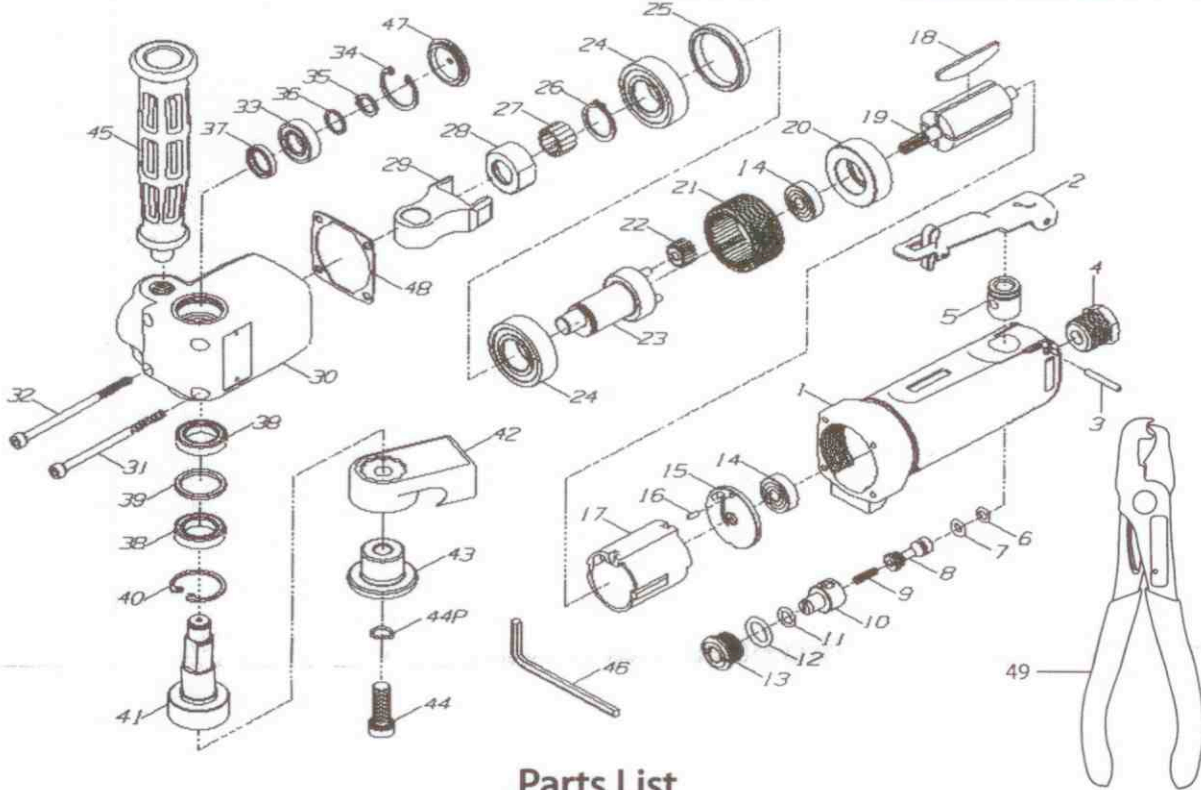

**PARTS BREAKDOWN**

Call 1.800.221.9705 for questions concerning performance of the product or other inquiries.

**Parts List**

Index No.	Part No.	Description	Qty	Index No.	Part No.	Description	Qty
1	DS2000-01	Motor Housing	1	26	DS2000-26	Retainer Ring	1
2	DS2000-02	Lever	1	27	DS2000-27	Needle	13
3	DS2000-03	Pin	1	28	DS2000-28	Needle Plate	1
4	DS2000-04	Inlet	1	29	DS2000-29	Drive Spindle	1
5	DS2000-05	Valve Bushing	1	30	DS2000-30	Angle Head	1
6	DS2000-06	O-Ring	1	31	DS2000-31	Screw	2
7	DS2000-07	O-Ring	1	32	DS2000-32	Screw	2
8	DS2000-08	Valve Stem	1	33	DS2000-33	Ball Bearing	1
9	DS2000-09	Valve Spring	1	34	DS2000-34	Retainer Ring	1
10	DS2000-10	Air Regulator	1	35	DS2000-35	Retainer Ring	1
11	DS2000-11	O-Ring	1	36	DS2000-36	Spacer	1
12	DS2000-12	O-Ring	1	37	DS2000-37	Spacer	1
13	DS2000-13	Valve Plug	1	38	DS2000-38	Ball Bearing	2
14	DS2000-14	Ball Bearing	2	39	DS2000-39	Spacer	1
15	DS2000-15	Rear End Plate	1	40	DS2000-40	Retainer Ring	1
16	DS2000-16	Pin	1	41	DS2000-41	Spindle	1
17	DS2000-17	Cylinder	1	42	DS2000-42	Blade	1
18	DS2000-18	Rotor Blade	4	43	DS2000-43	Plate	1
19	DS2000-19	Rotor	1	44	DS2000-44	Screw	1
20	DS2000-20	Front End Plate	1	44P	DS2000-44P	Spring Washer	1
21	DS2000-21	Internal Gear	1	45	DS2000-45	Handle	1
22	DS2000-22	Planet Gear	3	46	DS2000-46	Hex Wrench	1
23	DS2000-23	Planet Carrier	1	47	DS2000-47	Cover	1
24	DS2000-24	Baller Bearing	2	48	DS2000-48	Gasket	1
25	DS2000-25	Spacer	1	49	DS2000-49	Door Skin Starter Pliers	1