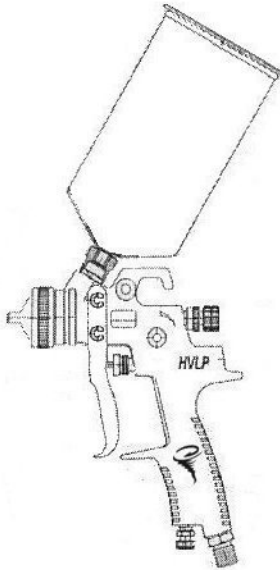

ATD-6900

ATD6901
1.4mm Gun
See drawing for parts

ATD6902
1.8mm Gun
See drawing for parts

ATD6903
1.0mm Gun
See drawing for parts

ATD6926
Regulator

PRT6900-TK
Tool / Cleaning Kit

PRT6900-MASK
Disposable Mask

ATD6861
Paint Gun Holder

ATD-6901

1.4mm Gun

ORDERING PART#	ITEM#	PART DESCRIPTION
PRT6900-01	1	AIR ADJUST ASSEMBLY
PRT6900-02	2	AIR VALVE ASSEMBLY
PRT6900-1.4	3*	1.4MM TIP KIT (NEEDLE, FLUID NOZZLE, AIR CAP)
PRT6900-04	4	FLUID NOZZLE PLUG
PRT6900-05	5	FLUID NOZZLE WASHER
PRT6900-06	6	NEEDLE PACKING ASSEMBLY
PRT6900-07	7	TRIGGER ASSEMBLY
PRT6900-08	8	LID FOR CUP

ORDERING PART#	ITEM#	PART DESCRIPTION
PRT6900-09	9	CUP
PRT6900-10	10	FILTER (PACK OF TEN)
PRT6900-11	11	FLUID ADJUST ASSEMBLY
PRT6900-12	12	PATTERN ADJUST ASSEMBLY
PRT6900-13	13	GUN BODY
PRT6900-14	14	AIR INLET FITTING
ATD6926	15	REGULATOR
PRT6900-RK	n/a	REPAIR KIT ALL SEALS, WASHERS AND SPRINGS

ATD-6902

1.8mm Gun

ORDERING PART#	ITEM#	PART DESCRIPTION	ORDERING PART#	ITEM#	PART DESCRIPTION
PRT6900-01	1	AIR ADJUST ASSEMBLY	PRT6900-09	9	CUP
PRT6900-02	2	AIR VALVE ASSEMBLY	PRT6900-10	10	FILTER (PACK OF TEN)
PRT6900-1.8	3*	1.8MM TIP KIT (NEEDLE, FLUID NOZZLE, AIR CAP)	PRT6900-11	11	FLUID ADJUST ASSEMBLY
PRT6900-04	4	FLUID NOZZLE PLUG	PRT6900-12	12	PATTERN ADJUST ASSEMBLY
PRT6900-05	5	FLUID NOZZLE WASHER	PRT6900-13	13	GUN BODY
PRT6900-06	6	NEEDLE PACKING ASSEMBLY	PRT6900-14	14	AIR INLET FITTING
PRT6900-07	7	TRIGGER ASSEMBLY	ATD6926	15	REGULATOR
PRT6900-08	8	LID FOR CUP	PRT6900-RK	n/a	REPAIR KIT ALL SEALS, WASHERS AND SPRINGS