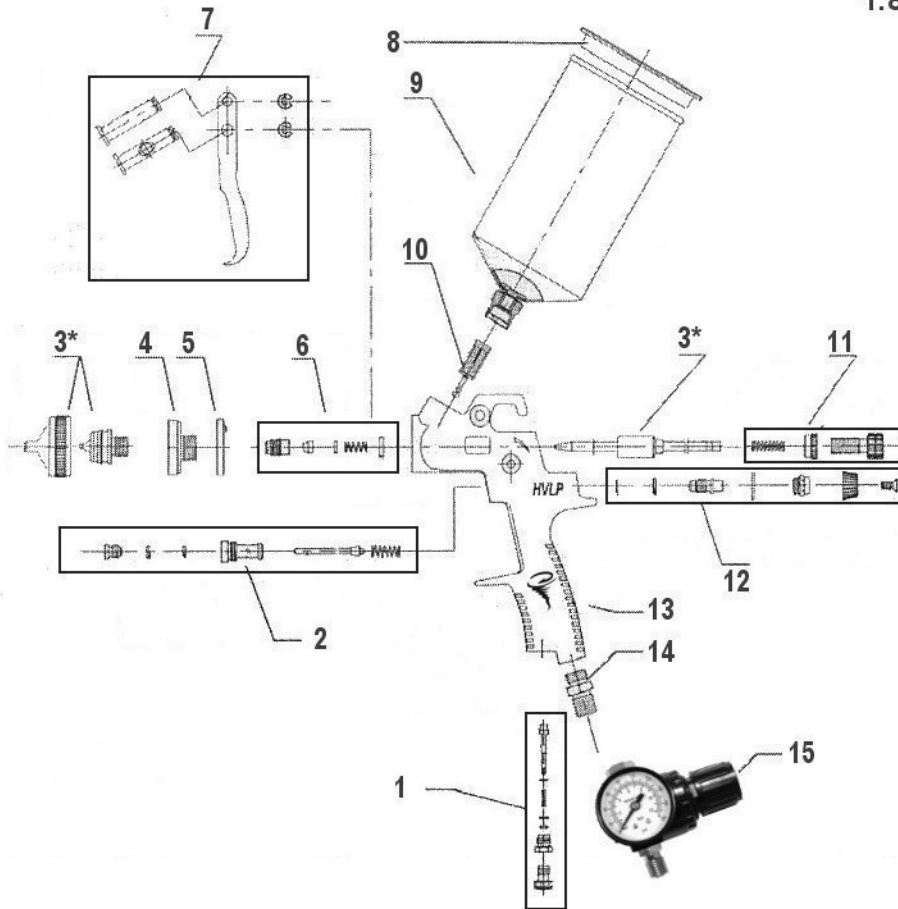

ATD6861
Paint Gun Holder

ATD-6901

1.4mm Gun

ORDERING PART#	ITEM#	PART DESCRIPTION
PRT6900-01	1	AIR ADJUST ASSEMBLY
PRT6900-02	2	AIR VALVE ASSEMBLY
PRT6900-1.4	3*	1.4MM TIP KIT (NEEDLE, FLUID NOZZLE, AIR CAP)
PRT6900-04	4	FLUID NOZZLE PLUG
PRT6900-05	5	FLUID NOZZLE WASHER
PRT6900-06	6	NEEDLE PACKING ASSEMBLY
PRT6900-07	7	TRIGGER ASSEMBLY
PRT6900-08	8	LID FOR CUP

ORDERING PART#	ITEM#	PART DESCRIPTION
PRT6900-09	9	CUP
PRT6900-10	10	FILTER (PACK OF TEN)
PRT6900-11	11	FLUID ADJUST ASSEMBLY
PRT6900-12	12	PATTERN ADJUST ASSEMBLY
PRT6900-13	13	GUN BODY
PRT6900-14	14	AIR INLET FITTING
ATD6926	15	REGULATOR
PRT6900-RK	n/a	REPAIR KIT ALL SEALS, WASHERS AND SPRINGS

ATD-6902

1.8mm Gun

ORDERING PART#	ITEM#	PART DESCRIPTION	ORDERING PART#	ITEM#	PART DESCRIPTION
PRT6900-01	1	AIR ADJUST ASSEMBLY	PRT6900-09	9	CUP
PRT6900-02	2	AIR VALVE ASSEMBLY	PRT6900-10	10	FILTER (PACK OF TEN)
PRT6900-1.8	3*	1.8MM TIP KIT (NEEDLE, FLUID NOZZLE, AIR CAP)	PRT6900-11	11	FLUID ADJUST ASSEMBLY
PRT6900-04	4	FLUID NOZZLE PLUG	PRT6900-12	12	PATTERN ADJUST ASSEMBLY
PRT6900-05	5	FLUID NOZZLE WASHER	PRT6900-13	13	GUN BODY
PRT6900-06	6	NEEDLE PACKING ASSEMBLY	PRT6900-14	14	AIR INLET FITTING
PRT6900-07	7	TRIGGER ASSEMBLY	ATD6926	15	REGULATOR
PRT6900-08	8	LID FOR CUP	PRT6900-RK	n/a	REPAIR KIT ALL SEALS, WASHERS AND SPRINGS

ATD-6903

1.0mm Gun

ORDERING PART#	ITEM#	PART DESCRIPTION	ORDERING PART#	ITEM#	PART DESCRIPTION
PRT6900-16	1	AIR ADJUST ASSEMBLY	PRT6900-22	9	FLUID INLET JOINT
PRT6900-17	2	AIR VALVE ASSEMBLY	PRT6900-23	10	FLUID ADJUST ASSEMBLY
PRT6800-1.0	3*	1.0MM TIP KIT (NEEDLE, FLUID NOZZLE, AIR CAP)	PRT6900-24	11	PATTERN ADJUST ASSEMBLY
PRT6900-18	4	NEEDLE PACKING ASSEMBLY	PRT6900-25	12	GUN BODY
PRT6900-19	5	TRIGGER ASSEMBLY	PRT6900-26	13	AIR INLET FITTING
PRT6900-20	6	LID FOR CUP	ATD6926	14	REGULATOR
PRT6900-21	7	CUP	PRT6900-RK1.0	N/A	REPAIR KIT ALL SEALS, WASHERS & SPRINGS
PRT6900-10	8	FILTER (PACK OF TEN)			