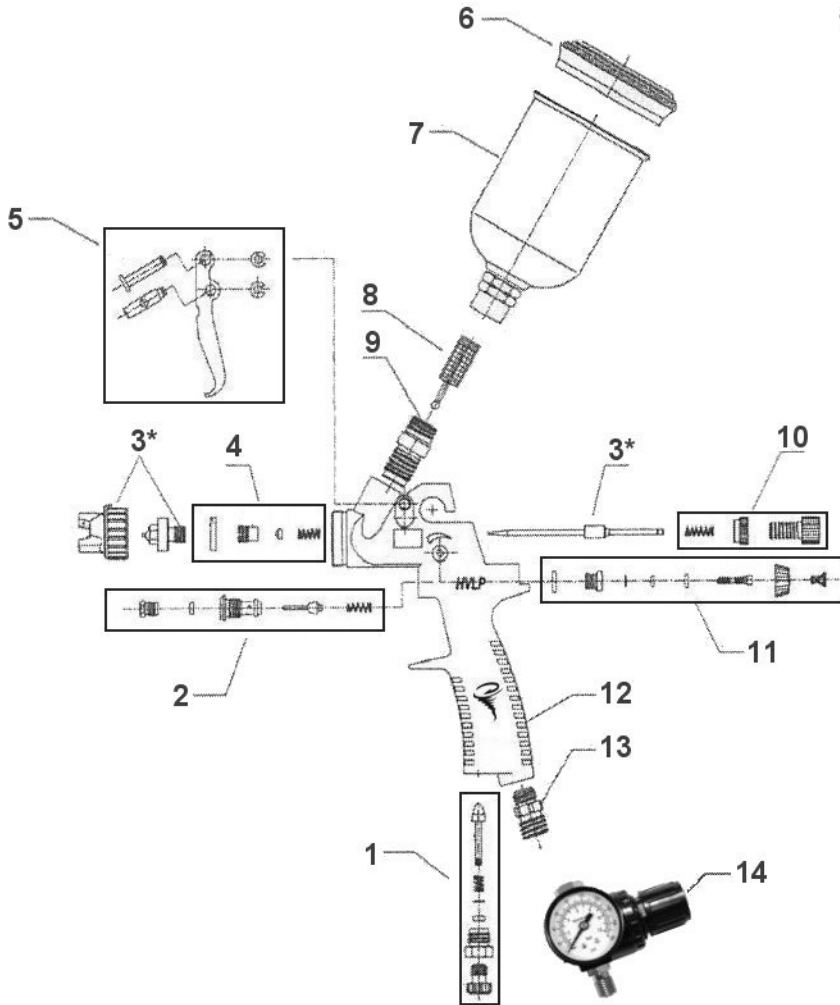

ATD6861
Paint Gun Holder

ATD-6901

1.4mm Gun

ORDERING PART#	ITEM#	PART DESCRIPTION
PRT6900-01	1	AIR ADJUST ASSEMBLY
PRT6900-02	2	AIR VALVE ASSEMBLY
PRT6900-1.4	3*	1.4MM TIP KIT (NEEDLE, FLUID NOZZLE, AIR CAP)
PRT6900-04	4	FLUID NOZZLE PLUG
PRT6900-05	5	FLUID NOZZLE WASHER
PRT6900-06	6	NEEDLE PACKING ASSEMBLY
PRT6900-07	7	TRIGGER ASSEMBLY
PRT6900-08	8	LID FOR CUP

ORDERING PART#	ITEM#	PART DESCRIPTION
PRT6900-09	9	CUP
PRT6900-10	10	FILTER (PACK OF TEN)
PRT6900-11	11	FLUID ADJUST ASSEMBLY
PRT6900-12	12	PATTERN ADJUST ASSEMBLY
PRT6900-13	13	GUN BODY
PRT6900-14	14	AIR INLET FITTING
ATD6926	15	REGULATOR
PRT6900-RK	n/a	REPAIR KIT ALL SEALS, WASHERS AND SPRINGS

ATD-6902

1.8mm Gun

ORDERING PART#	ITEM#	PART DESCRIPTION	ORDERING PART#	ITEM#	PART DESCRIPTION
PRT6900-01	1	AIR ADJUST ASSEMBLY	PRT6900-09	9	CUP
PRT6900-02	2	AIR VALVE ASSEMBLY	PRT6900-10	10	FILTER (PACK OF TEN)
PRT6900-1.8	3*	1.8MM TIP KIT (NEEDLE, FLUID NOZZLE, AIR CAP)	PRT6900-11	11	FLUID ADJUST ASSEMBLY
PRT6900-04	4	FLUID NOZZLE PLUG	PRT6900-12	12	PATTERN ADJUST ASSEMBLY
PRT6900-05	5	FLUID NOZZLE WASHER	PRT6900-13	13	GUN BODY
PRT6900-06	6	NEEDLE PACKING ASSEMBLY	PRT6900-14	14	AIR INLET FITTING
PRT6900-07	7	TRIGGER ASSEMBLY	ATD6926	15	REGULATOR
PRT6900-08	8	LID FOR CUP	PRT6900-RK	n/a	REPAIR KIT ALL SEALS, WASHERS AND SPRINGS

ATD-6903

1.0mm Gun

ORDERING PART#	ITEM#	PART DESCRIPTION	ORDERING PART#	ITEM#	PART DESCRIPTION
PRT6900-16	1	AIR ADJUST ASSEMBLY	PRT6900-22	9	FLUID INLET JOINT
PRT6900-17	2	AIR VALVE ASSEMBLY	PRT6900-23	10	FLUID ADJUST ASSEMBLY
PRT6800-1.0	3*	1.0MM TIP KIT (NEEDLE, FLUID NOZZLE, AIR CAP)	PRT6900-24	11	PATTERN ADJUST ASSEMBLY
PRT6900-18	4	NEEDLE PACKING ASSEMBLY	PRT6900-25	12	GUN BODY
PRT6900-19	5	TRIGGER ASSEMBLY	PRT6900-26	13	AIR INLET FITTING
PRT6900-20	6	LID FOR CUP	ATD6926	14	REGULATOR
PRT6900-21	7	CUP	PRT6900-RK1.0	N/A	REPAIR KIT ALL SEALS, WASHERS & SPRINGS
PRT6900-10	8	FILTER (PACK OF TEN)			