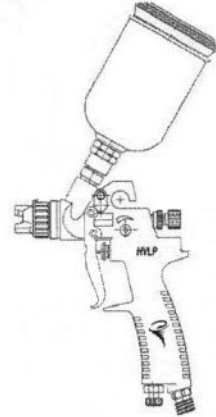

ATD-6900

ATD6901
1.4mm Gun
See drawing for parts

ATD6902
1.8mm Gun
See drawing for parts

ATD6903
1.0mm Gun
See drawing for parts

ATD6926
Regulator

PRT6900-TK
Tool / Cleaning Kit

PRT6900-MASK
Disposable Mask

ATD6861
Paint Gun Holder

ATD-6901

1.4mm Gun

ORDERING PART#	ITEM#	PART DESCRIPTION
PRT6900-01	1	AIR ADJUST ASSEMBLY
PRT6900-02	2	AIR VALVE ASSEMBLY
PRT6900-1.4	3*	1.4MM TIP KIT (NEEDLE, FLUID NOZZLE, AIR CAP)
PRT6900-04	4	FLUID NOZZLE PLUG
PRT6900-05	5	FLUID NOZZLE WASHER
PRT6900-06	6	NEEDLE PACKING ASSEMBLY
PRT6900-07	7	TRIGGER ASSEMBLY
PRT6900-08	8	LID FOR CUP

ORDERING PART#	ITEM#	PART DESCRIPTION
PRT6900-09	9	CUP
PRT6900-10	10	FILTER (PACK OF TEN)
PRT6900-11	11	FLUID ADJUST ASSEMBLY
PRT6900-12	12	PATTERN ADJUST ASSEMBLY
PRT6900-13	13	GUN BODY
PRT6900-14	14	AIR INLET FITTING
ATD6926	15	REGULATOR
PRT6900-RK	n/a	REPAIR KIT ALL SEALS, WASHERS AND SPRINGS

ATD-6902

1.8mm Gun

ORDERING PART#	ITEM#	PART DESCRIPTION	ORDERING PART#	ITEM#	PART DESCRIPTION
PRT6900-01	1	AIR ADJUST ASSEMBLY	PRT6900-09	9	CUP
PRT6900-02	2	AIR VALVE ASSEMBLY	PRT6900-10	10	FILTER (PACK OF TEN)
PRT6900-1.8	3*	1.8MM TIP KIT (NEEDLE, FLUID NOZZLE, AIR CAP)	PRT6900-11	11	FLUID ADJUST ASSEMBLY
PRT6900-04	4	FLUID NOZZLE PLUG	PRT6900-12	12	PATTERN ADJUST ASSEMBLY
PRT6900-05	5	FLUID NOZZLE WASHER	PRT6900-13	13	GUN BODY
PRT6900-06	6	NEEDLE PACKING ASSEMBLY	PRT6900-14	14	AIR INLET FITTING
PRT6900-07	7	TRIGGER ASSEMBLY	ATD6926	15	REGULATOR
PRT6900-08	8	LID FOR CUP	PRT6900-RK	n/a	REPAIR KIT ALL SEALS, WASHERS AND SPRINGS