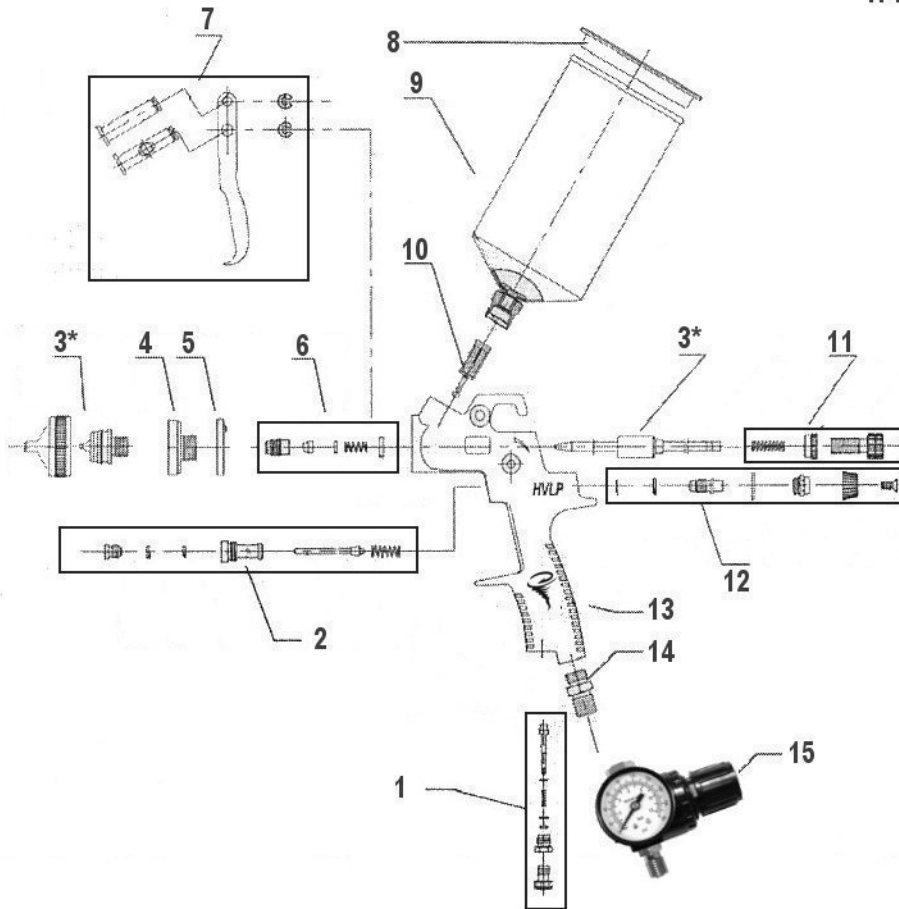

ATD-6900

ATD6901
1.4mm Gun
See drawing for parts

ATD6902
1.8mm Gun
See drawing for parts

ATD6903
1.0mm Gun
See drawing for parts

ATD6926
Regulator

PRT6900-TK
Tool / Cleaning Kit

PRT6900-MASK
Disposable Mask

ATD6861
Paint Gun Holder

ATD-6901

1.4mm Gun

ORDERING PART#	ITEM#	PART DESCRIPTION
PRT6900-01	1	AIR ADJUST ASSEMBLY
PRT6900-02	2	AIR VALVE ASSEMBLY
PRT6900-1.4	3*	1.4MM TIP KIT (NEEDLE, FLUID NOZZLE, AIR CAP)
PRT6900-04	4	FLUID NOZZLE PLUG
PRT6900-05	5	FLUID NOZZLE WASHER
PRT6900-06	6	NEEDLE PACKING ASSEMBLY
PRT6900-07	7	TRIGGER ASSEMBLY
PRT6900-08	8	LID FOR CUP

ORDERING PART#	ITEM#	PART DESCRIPTION
PRT6900-09	9	CUP
PRT6900-10	10	FILTER (PACK OF TEN)
PRT6900-11	11	FLUID ADJUST ASSEMBLY
PRT6900-12	12	PATTERN ADJUST ASSEMBLY
PRT6900-13	13	GUN BODY
PRT6900-14	14	AIR INLET FITTING
ATD6926	15	REGULATOR
PRT6900-RK	n/a	REPAIR KIT ALL SEALS, WASHERS AND SPRINGS

ATD-6903

1.0mm Gun

ORDERING PART#	ITEM#	PART DESCRIPTION	ORDERING PART#	ITEM#	PART DESCRIPTION
PRT6900-16	1	AIR ADJUST ASSEMBLY	PRT6900-22	9	FLUID INLET JOINT
PRT6900-17	2	AIR VALVE ASSEMBLY	PRT6900-23	10	FLUID ADJUST ASSEMBLY
PRT6800-1.0	3*	1.0MM TIP KIT (NEEDLE, FLUID NOZZLE, AIR CAP)	PRT6900-24	11	PATTERN ADJUST ASSEMBLY
PRT6900-18	4	NEEDLE PACKING ASSEMBLY	PRT6900-25	12	GUN BODY
PRT6900-19	5	TRIGGER ASSEMBLY	PRT6900-26	13	AIR INLET FITTING
PRT6900-20	6	LID FOR CUP	ATD6926	14	REGULATOR
PRT6900-21	7	CUP	PRT6900-RK1.0	N/A	REPAIR KIT ALL SEALS, WASHERS & SPRINGS
PRT6900-10	8	FILTER (PACK OF TEN)			