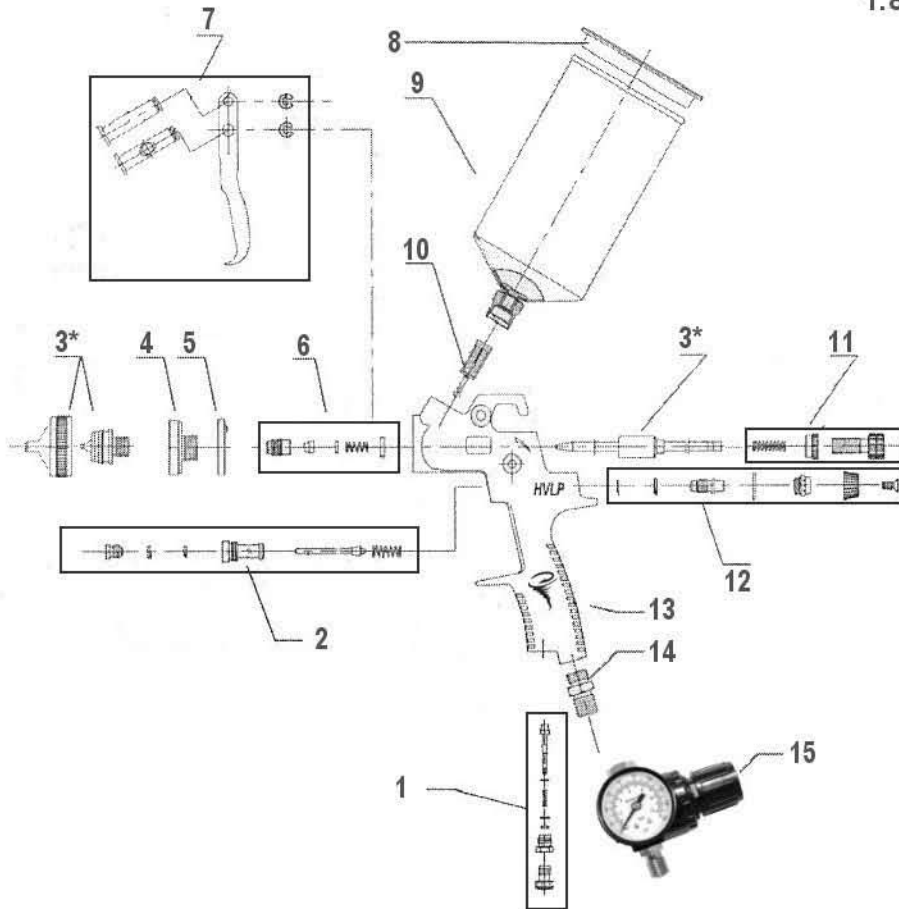

ATD-6902

1.8mm Gun

ORDERING PART#	ITEM#	PART DESCRIPTION	ORDERING PART#	ITEM#	PART DESCRIPTION
PRT6900-01	1	AIR ADJUST ASSEMBLY	PRT6900-09	9	CUP
PRT6900-02	2	AIR VALVE ASSEMBLY	PRT6900-10	10	FILTER (PACK OF TEN)
PRT6900-1.8	3*	1.8MM TIP KIT (NEEDLE, FLUID NOZZLE, AIR CAP)	PRT6900-11	11	FLUID ADJUST ASSEMBLY
PRT6900-04	4	FLUID NOZZLE PLUG	PRT6900-12	12	PATTERN ADJUST ASSEMBLY
PRT6900-05	5	FLUID NOZZLE WASHER	PRT6900-13	13	GUN BODY
PRT6900-06	6	NEEDLE PACKING ASSEMBLY	PRT6900-14	14	AIR INLET FITTING
PRT6900-07	7	TRIGGER ASSEMBLY	ATD6926	15	REGULATOR
PRT6900-08	8	LID FOR CUP	PRT6900-RK	n/a	REPAIR KIT ALL SEALS, WASHERS AND SPRINGS