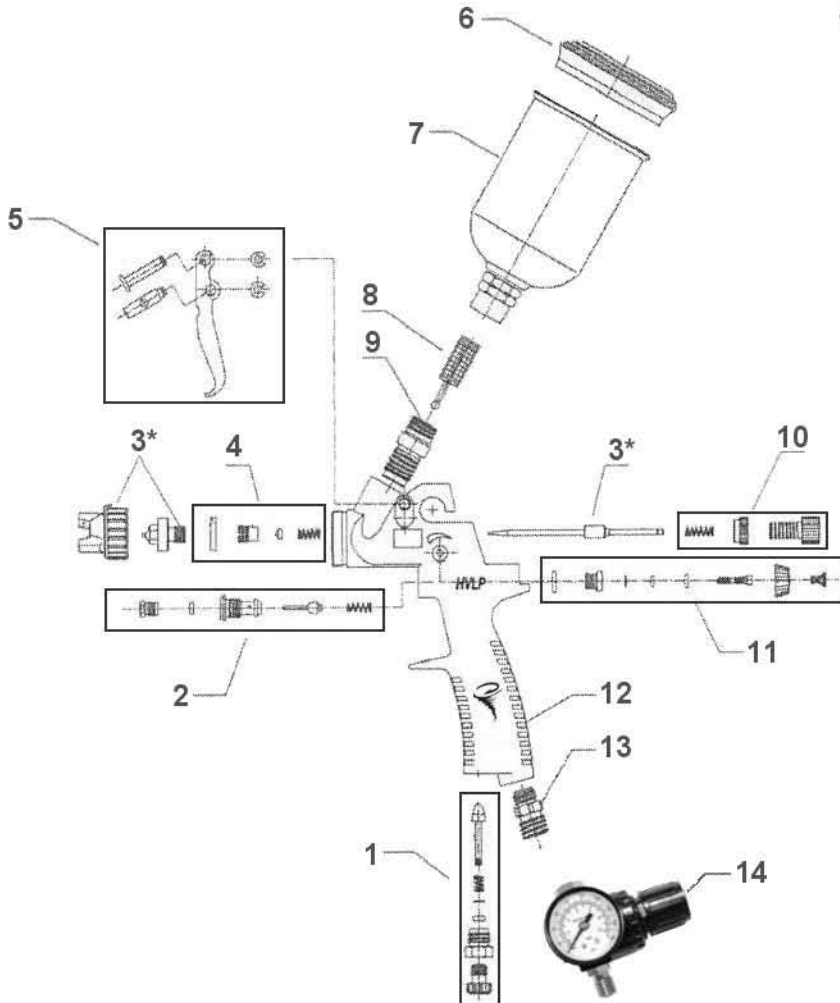

ATD-6903

1.0mm Gun

ORDERING PART#	ITEM#	PART DESCRIPTION	ORDERING PART#	ITEM#	PART DESCRIPTION
PRT6900-16	1	AIR ADJUST ASSEMBLY	PRT6900-22	9	FLUID INLET JOINT
PRT6900-17	2	AIR VALVE ASSEMBLY	PRT6900-23	10	FLUID ADJUST ASSEMBLY
PRT6800-1.0	3*	1.0MM TIP KIT (NEEDLE, FLUID NOZZLE, AIR CAP)	PRT6900-24	11	PATTERN ADJUST ASSEMBLY
PRT6900-18	4	NEEDLE PACKING ASSEMBLY	PRT6900-25	12	GUN BODY
PRT6900-19	5	TRIGGER ASSEMBLY	PRT6900-26	13	AIR INLET FITTING
PRT6900-20	6	LID FOR CUP	ATD6926	14	REGULATOR
PRT6900-21	7	CUP	PRT6900-RK1.0	N/A	REPAIR KIT ALL SEALS, WASHERS & SPRINGS
PRT6900-10	8	FILTER (PACK OF TEN)			