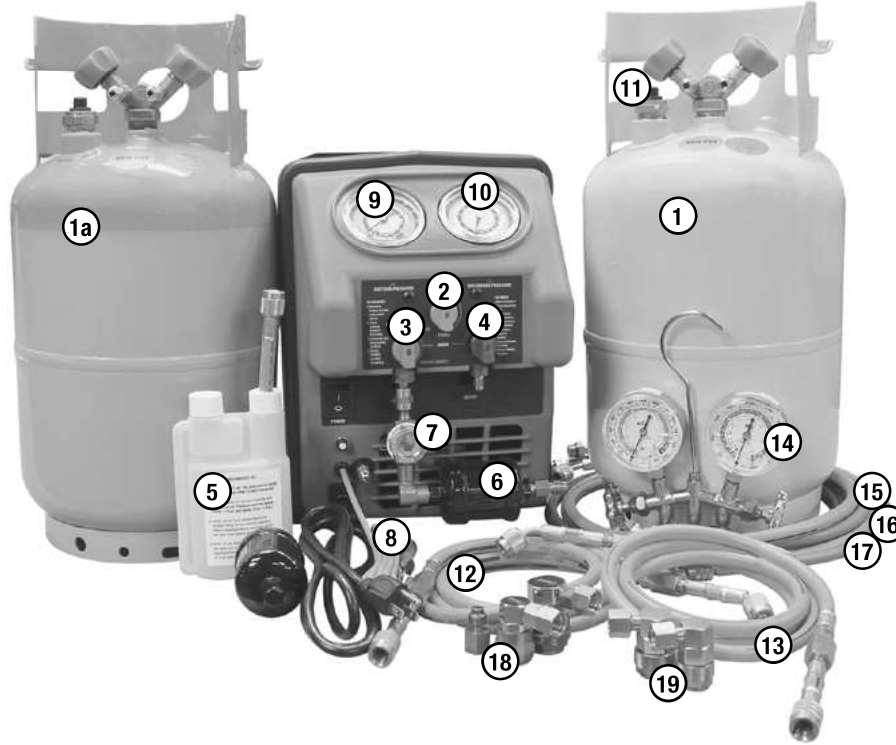

Mastercool[®] Inc.
"World Class Quality"

**R134a/R1234yf COMPLETE
 A/C RECOVERY SET**

REPAIRABLE PARTS BREAKDOWN (69372)

REF. #	DESCRIPTION	PART #
1.	30 lb DOT Tank with Float Switch and Left Hand Thread Fittings	62011-LH
1a.	30 lb DOT Tank with Float Switch and 1/2" ACME Connection	67010
2.	Yellow Knob	69000-010-YKN
3.	Blue Knob	69000-010-BKN
4.	Red Knob	69000-010-RKN
5.	Bottle	92708-69100
6.	Filter Drier	69500-DR
7.	Sight Glass	69100-104
8.	Cable	6533-01-A
9.	Low Side Gauge	69000-L-R
10.	High Side Gauge	69000-H-R
11.	Float Switch	6533-03
12.	R1234yf Hose to Tank Connection (Yellow)	69372-1234
13.	R134a Hose to Tank Connection (Yellow)	69372-134
14.	R1234yf/R134a Brass Manifold Gauge	80103-AYF
15.	60" Blue 14 MM-M x 1/2" ACME-F Hose	84601
16.	60" Yellow w/Shut-Off Valve 1/2" ACME-F x 1/2" ACME-F Hose	84602
17.	60" Red 14 MM-M x 1/2" ACME-F Hose	84603
18.	Deluxe R134a/R1234yf Conversion Kit Includes: 83834 High Side R1234yf 12 MM-F x 17 MM Coupler, 83934 Low Side R1234yf 12 MM-F x 14 MM Coupler, 83633 1/2" ACME-M x 1/2" ACME-F LH Thread Adapter, (2) 83735 12 MM-M x 14 MM-F R1234yf Adapters	83736-K
19.	Economy R134a/R1234yf Conversion Kit Includes: 67434 High Side R1234yf 12 MM-F x 17 MM Quick Coupler, 67534 Low Side R1234yf 12 MM-F x 14 MM Quick Coupler, 83633 1/2" ACME-M x 1/2" ACME-F LH Thread Adapter, (2) 83735 12 MM-M x 14 MM-F R1234yf Adapters	63736-K