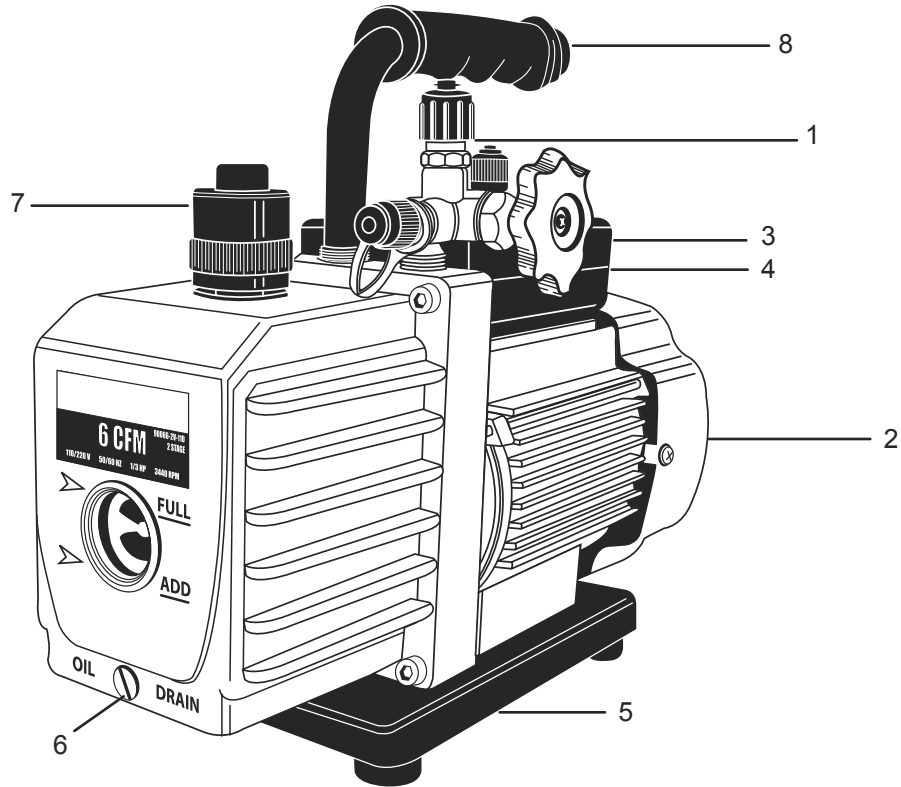

Mastercool[®] Inc.
"World Class Quality"

**6 CFM TWO STAGE
VACUUM PUMP**

**REPAIRABLE PARTS BREAKDOWN
(90066-2V)**

REF. #	DESCRIPTION	PART #
1.	T-FITTING	90056-18-R
2.	FAN COVER	90066-FC
3.	110V POWER CORD 220V POWER CORD	6535-110 6535-220
4.	ON/OFF SWITCH	98300-006-66
5.	BASE PLATE	90066-BP
6.	OIL DRAIN FITTING WITH O-RINGS	90059-28
7.	EXHAUST FITTING	90066-10
8.	HANDLE	90066-H