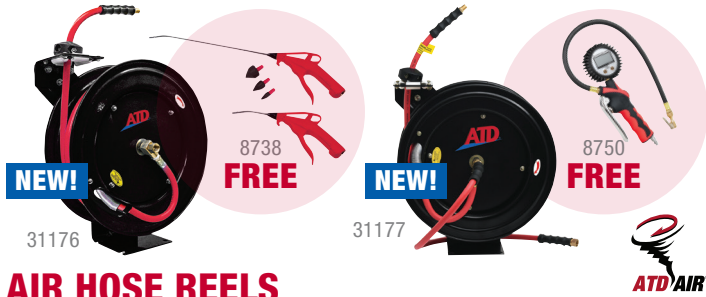

Q4 PROMOS

PROFESSIONAL AUTOMOTIVE TOOLS AND EQUIPMENT

AIR HOSE REELS

Part #	Description
ATD-31176BG	Buy (1) 3/8" x 50' Retractable Air Hose Reel, Get (1) 2Pc. Pistol-Grip Air Blow Gun Set FREE
ATD-31177TG	Buy (1) 1/2" x 50' Retractable Air Hose Reel, Get (1) Digital Tire Inflator Gauge FREE

Impact Socket Sets

Part #	Description
ATD-2275PS	Buy (1) 72-Pc. 1/4" Drive 6 Point SAE & Metric Standard & Deep Impact Socket Set, Get (1) 7 Piece Multipurpose Pliers Set FREE
ATD-2381WL	Buy (1) 81-Pc. 3/8" Drive 6 Point SAE & Metric Impact Socket Set, Get (1) 800 Lumen Rechargeable Work Light w/ Top Light FREE