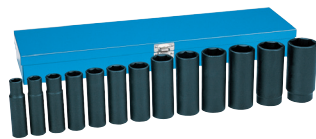

1/2" Drive 13 Pc. Deep Set

- 7/16", 1/2", 9/16", 5/8", 11/16", 3/4", 13/16", 7/8", 15/16", 1", 1-1/16", 1-1/8", 1-1/4"

GRY-1312D